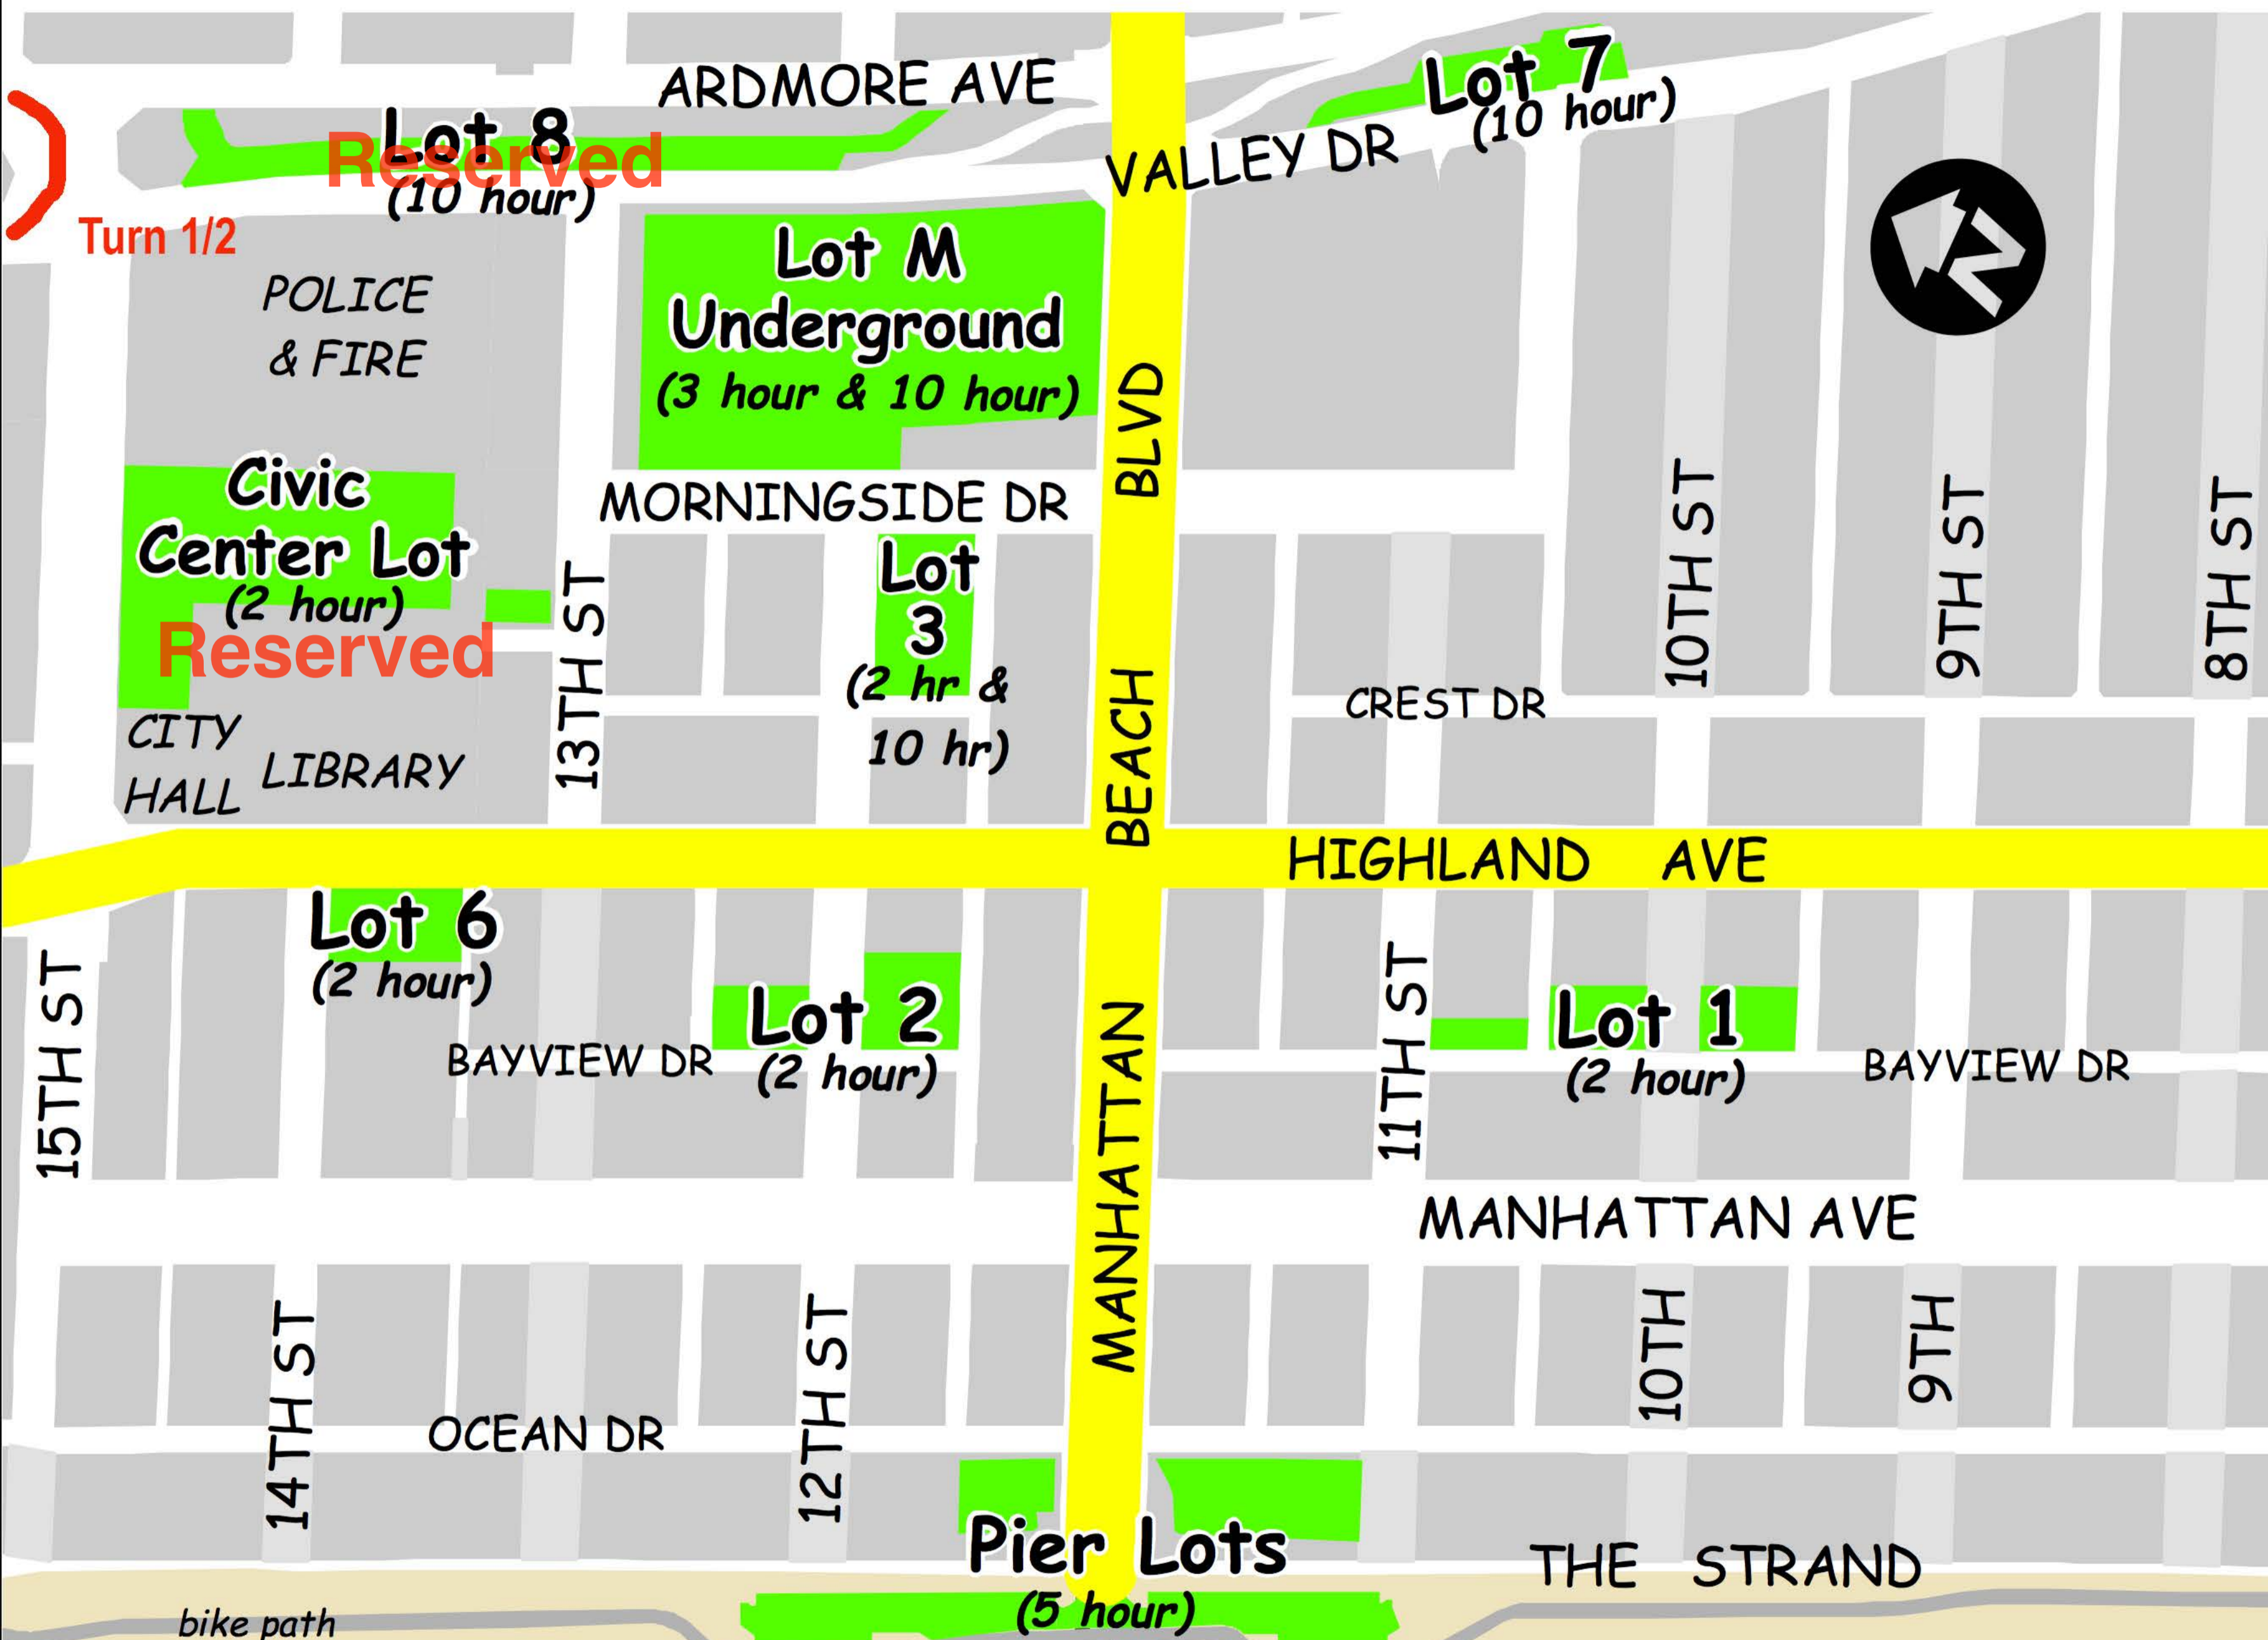

Where To Park In Downtown Manhattan Beach

All Lot Meters \$0.75 per hour,
 Except Pier Lots \$1.50 per hour.
 ~ All meters take Cash Key ~

Street Meters
 \$1.25 per hour, 2-hr limit
 enforced 8a.m. to 9p.m.