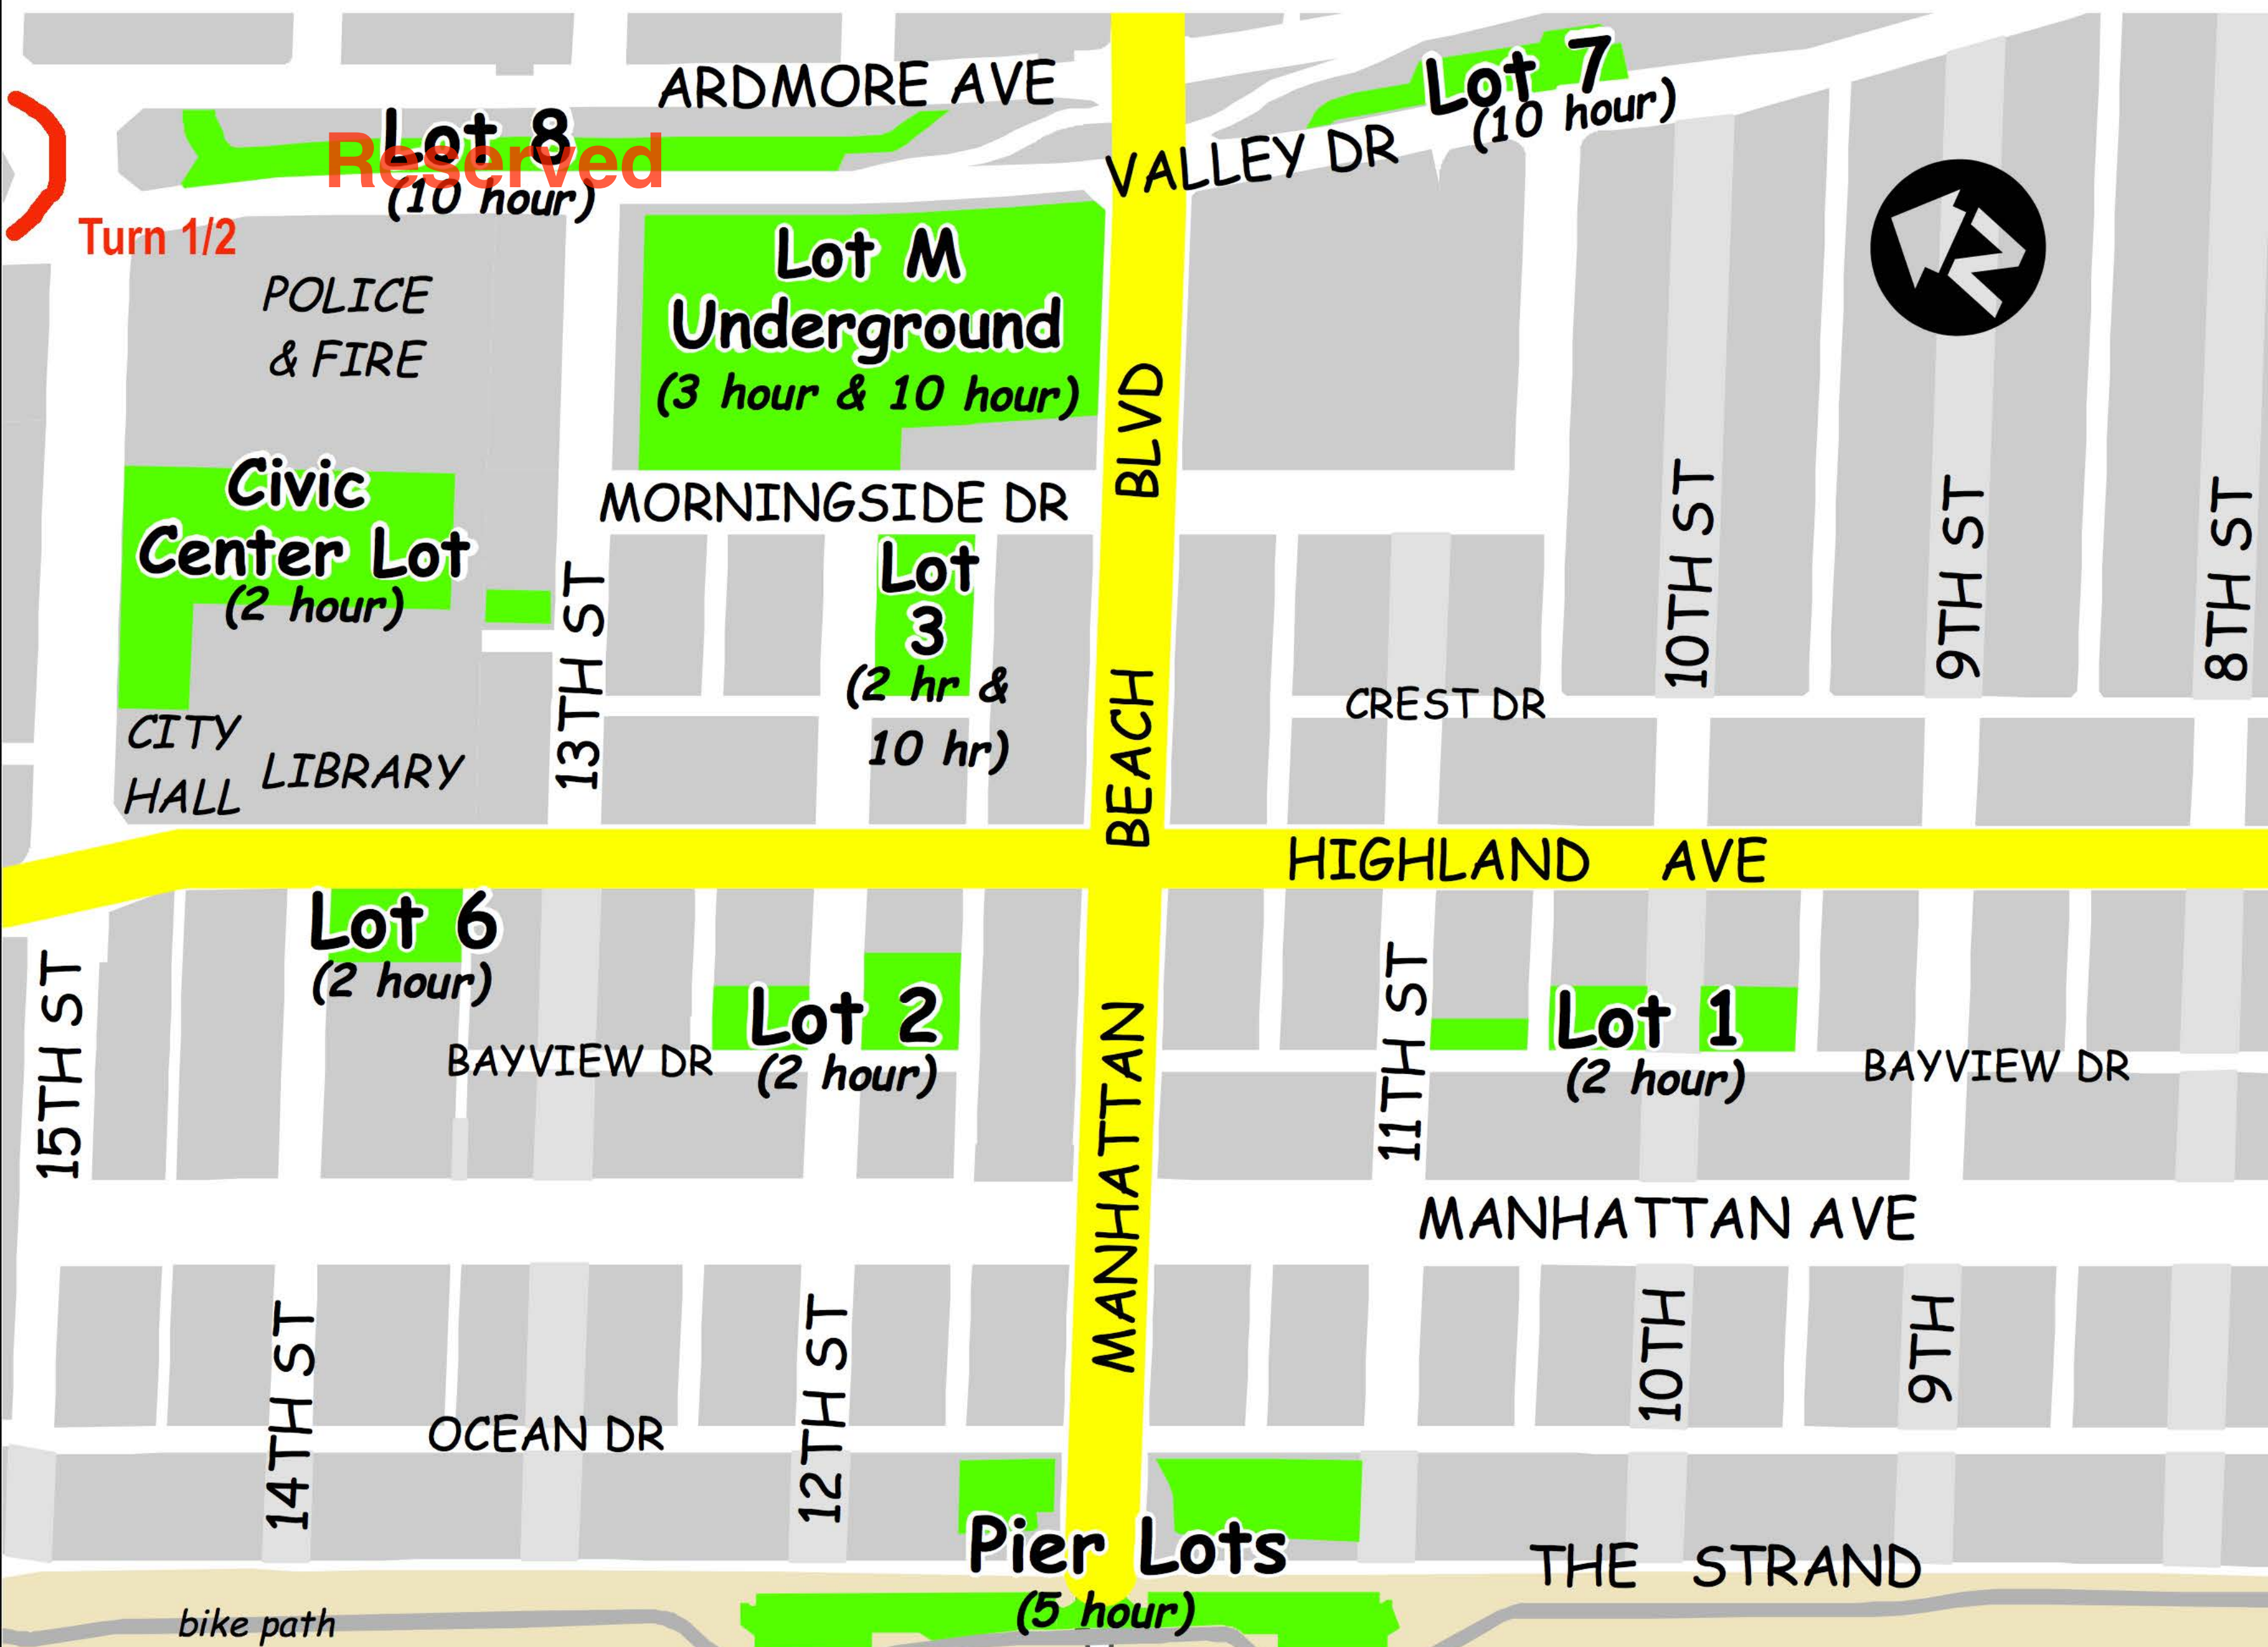

Where To Park In Downtown Manhattan Beach

All Lot Meters \$0.75 per hour,
Except Pier Lots \$1.50 per hour.
~ All meters take Cash Key ~

Street Meters
\$1.25 per hour, 2-hr limit
enforced 8a.m. to 9p.m.